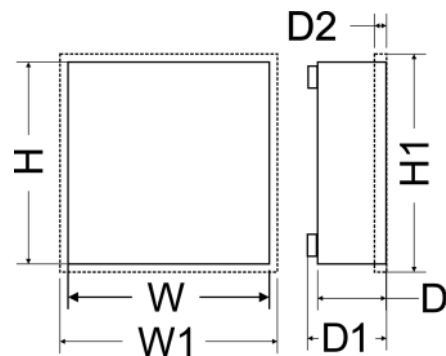

CODE: **AWO005PU v.1.0**
 NAME: **7/20/SATEL/PUSTA**

DESTINATION

SATEL

CONTROL PANELS:

CA 4V1, CA5, CA6, CA10, VERSA 5,10,15, INTEGRA 24, 32

MODULES:

CA64 (PP, EPS, ADR, O- R, O- ROC, O- OC, OPS- OC, OPS-R, OPS- ROC, VGM- 16, SR, PTSA, ACC- KP- PS)

TECHNICAL DATA

Dimensions:	W=250, H=250, D=80, W1=255, H1=255, D1=88mm, D2=14 [mm, +/-2]
Weight net/gross:	1,35 / 1,50 [kg]
Battery space:	7Ah/12V Sealed Lead Acid (SLA)
Transformer:	without transformer - can be mounted in the casing: TRP20,TRP40,TRZ20,TRZ40
Tamper protection:	1 x microswitch: opening, 0,5A@50V/DC max. NC
Closing:	screwed x 4
Notes:	optional: lockable, distance from wall (mounting surface) - 8mm, easy door removal, RAL 9003
Certification, declaration:	RoHS